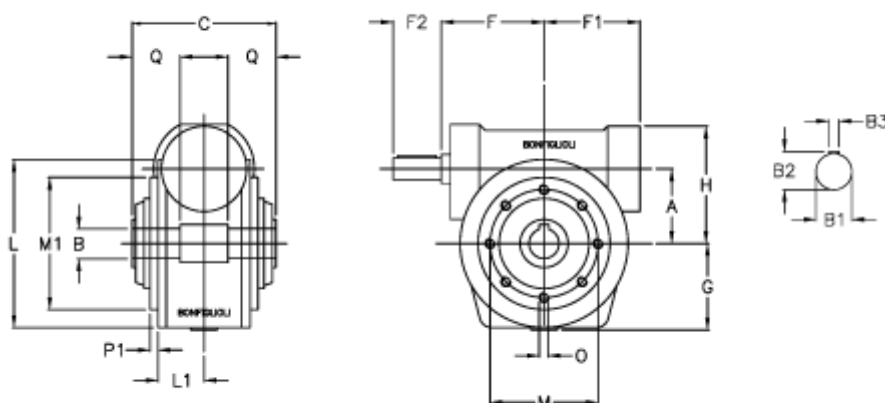

Article number: 3901030007700

Description: Worm gear with solid input shaft  
VF 30P-7-HS

## Measures

a	= 30.0	F1 = 46	O = M6x7
B	= 14	F2 = 20	P1 = 1.5
B1	= 9	g = 41	Q = 20.5
B2	= 10.2	H = 50	
B3	= 3	L = 80.0	
C	= 55	L1 = 30.0	
Description	= VF 30P-xx-HS	m = 65	
F	= 50.0	M1 = 50	